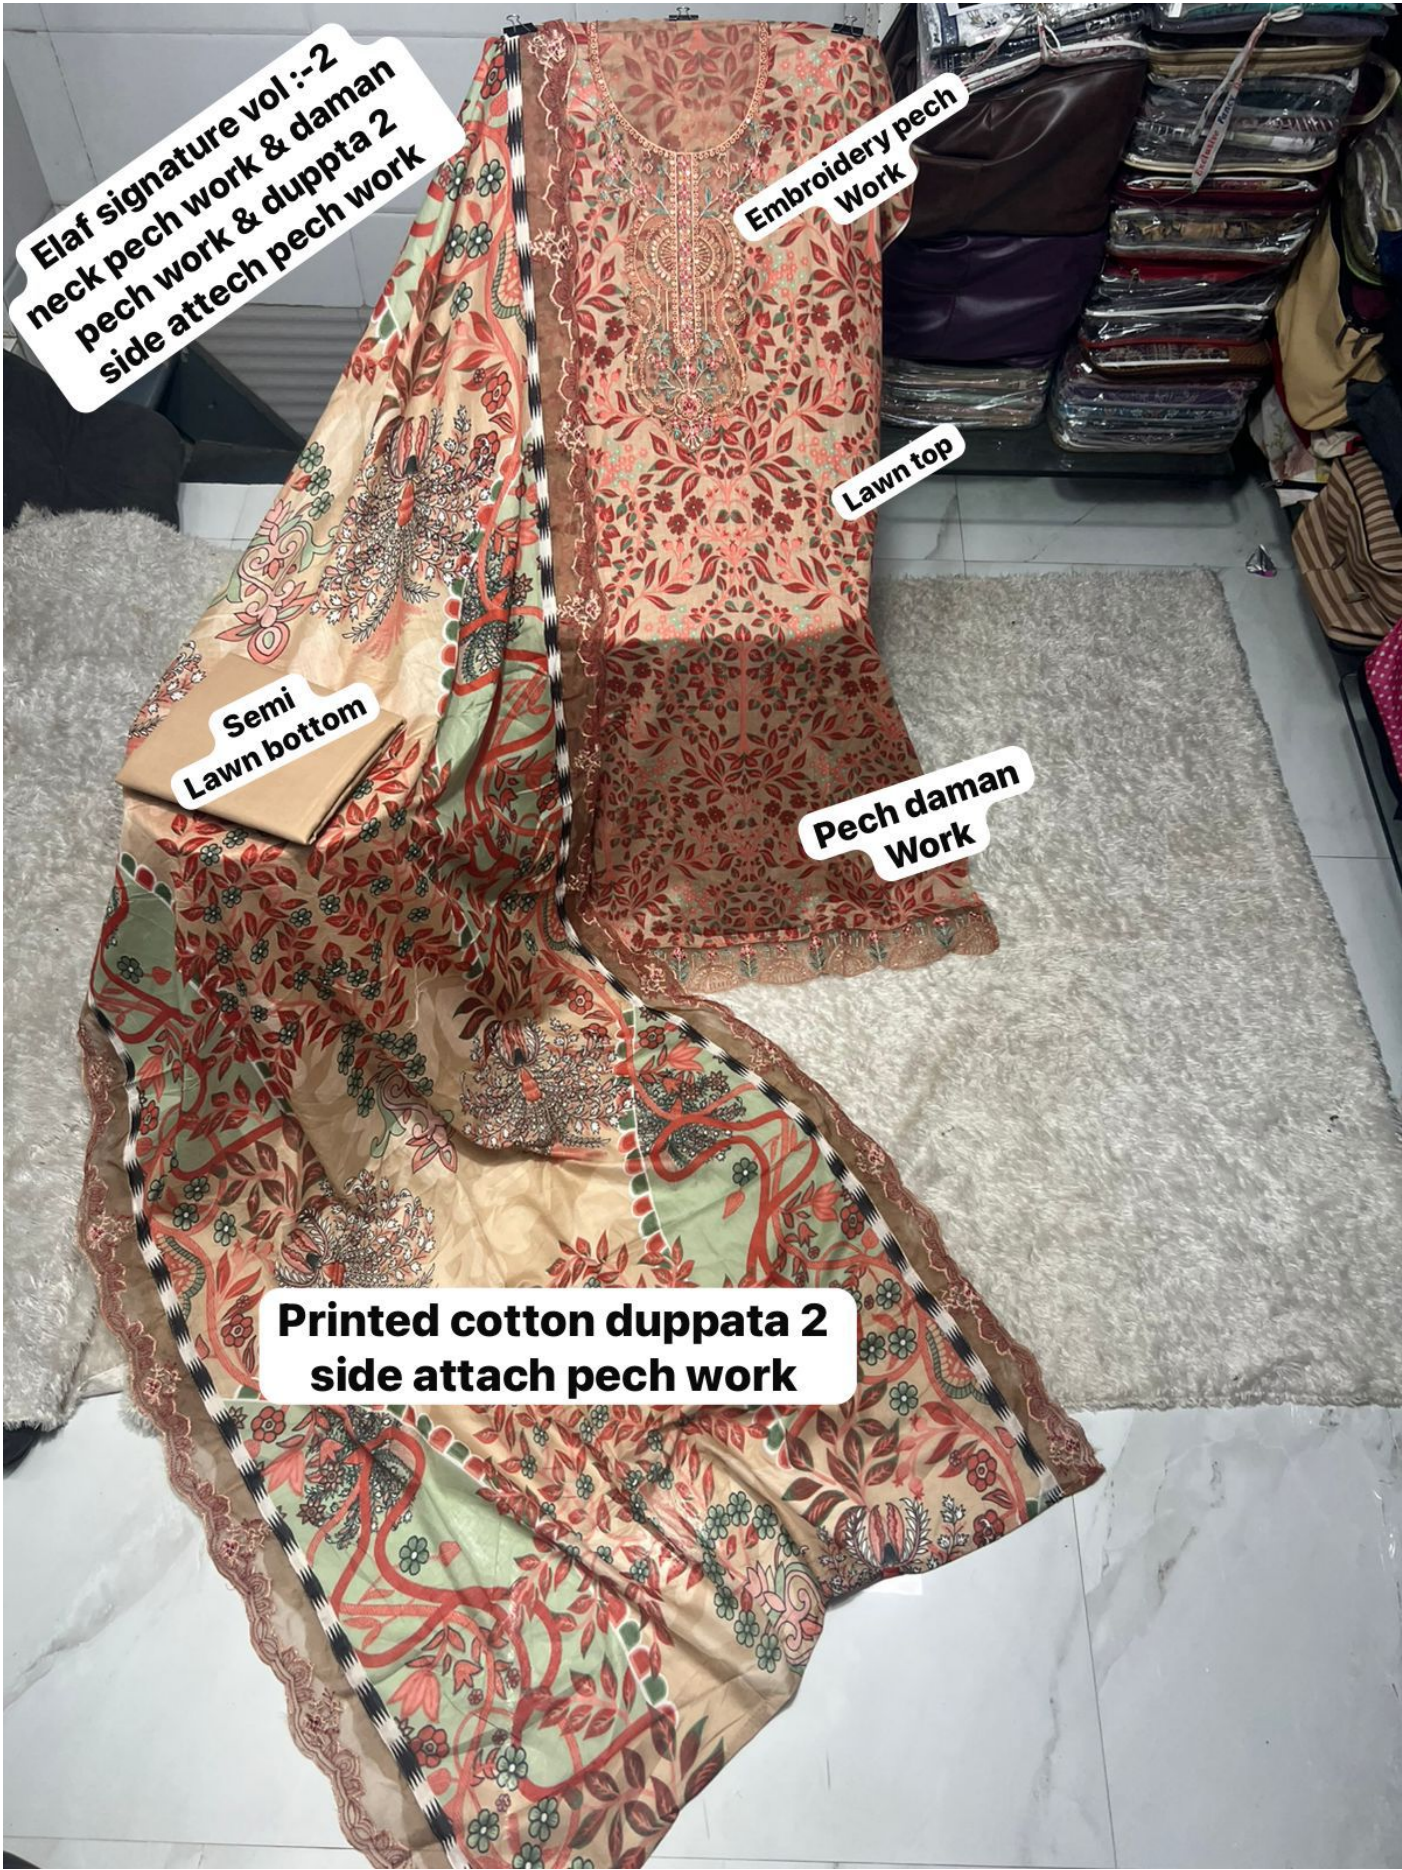

**Elaf signature vol :-2
neck pech work & daman
pech work & duppta 2
side attech pech work**

**Embroidery pech
Work**

Lawn top

**Semi
Lawn bottom**

**Pech daman
Work**

**Printed cotton duppata 2
side attach pech work**