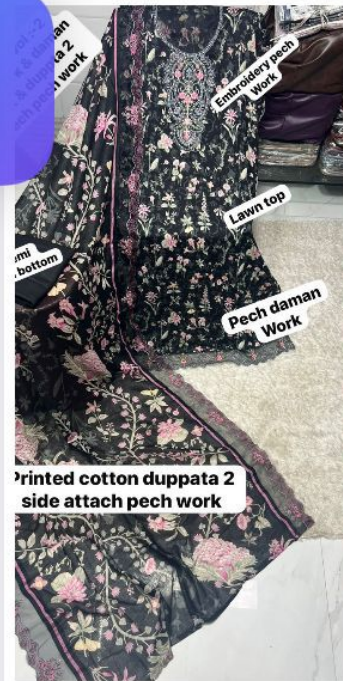

**Elaf signature vol :-2
neck pech work & daman
pech work & duppta 2
side attech pech work**

**Embroidery pech
Work**

Lawn top

**Semi
Lawn bottom**

**Pech daman
Work**

**Printed cotton duppata 2
side attach pech work**

Elaf signature vol :-2 neck work & daman work & duppata 2 side attach pech work

**Elaf signature vol :-2
neck pech work & daman
pech work & duppta 2
side attech pech work**

**Embroidery pech
Work**

Lawn top