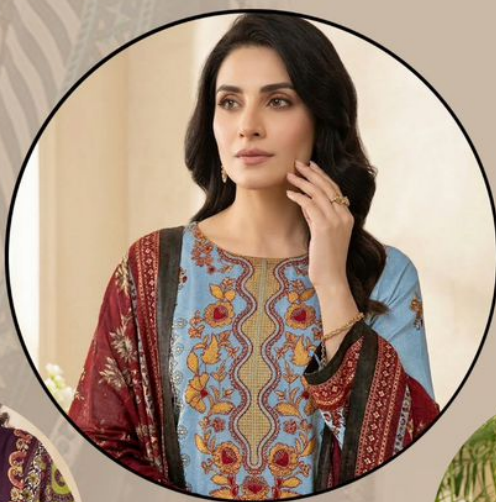

Beauty

W I N D S