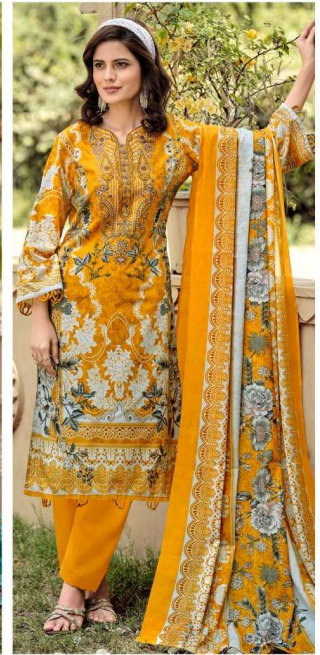

Romani[®]
classic collection

AARZU

VOL-30

Romani[®]
classic collection

AARZU

VOL-30

1142-001

1142-002

1142-003

1142-004

1142-005

1142-006

1142-007

1142-008

ROMANI[®]
Classic collection

Her beauty lies within her happiness, she slays every look with her happy vibes!

1142-001

ROMANI[®]
classic collection

*Her sense is a composed combination of
tradition and modernity; she stays connected
with her roots!*

// 1142-004

Her choice is the perfect blend of class and panache, she knows how to balance them matchlessly! // 1142-005