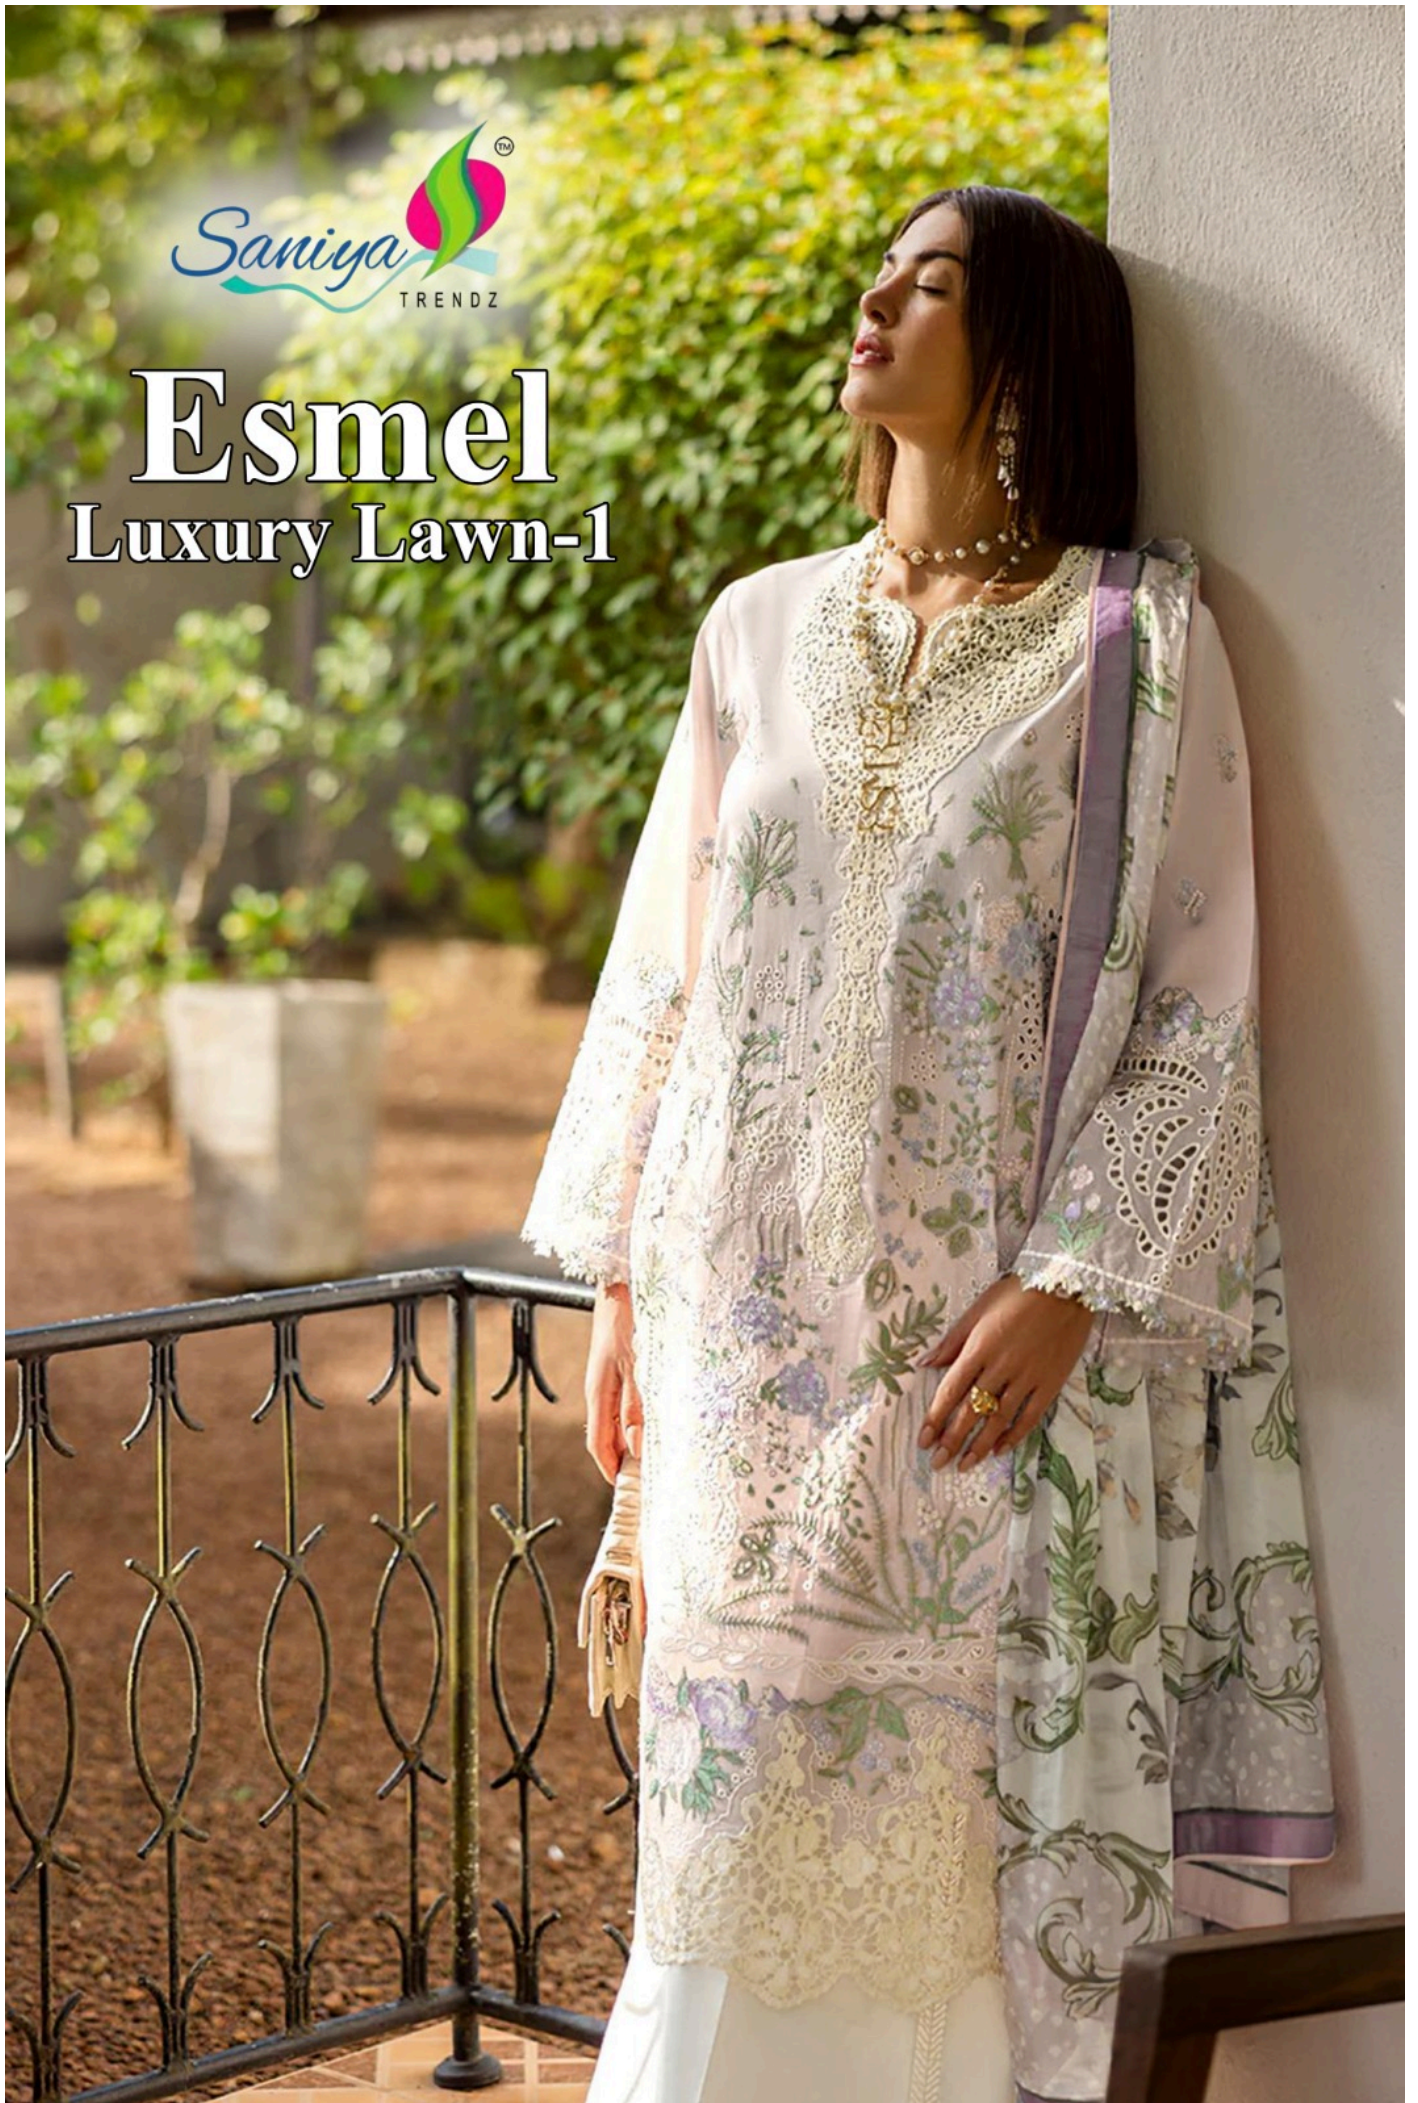

Esmel

Luxury Lawn-1