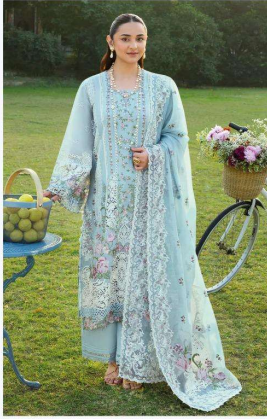

1741

1743

DS
DEEPSY
SUITS

ELAF
Premium-3