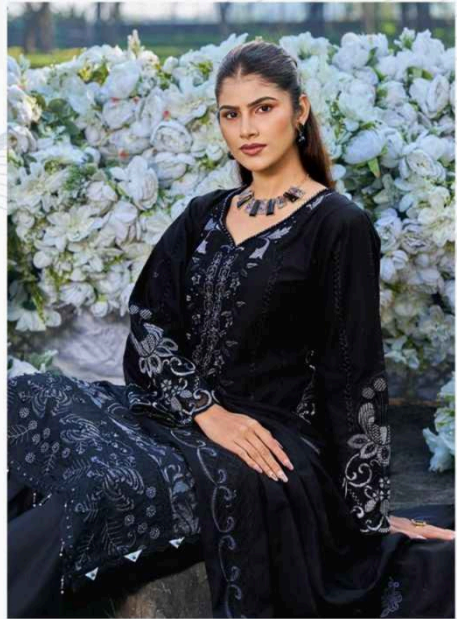

Saniya  TRENDZ

ELAF

VOL-27

Saniya  TRENDZ

ELAF

VOL-27

THE DESI WOMANIYA OF INDIA...

27001

27003

Saniya
TRENDS

27002

D NO 27001

D NO 27002

D NO 27003

TOP:- COTTON WITH HEAVY EMBROIDERY
CHIKANKARI WORK
BOTTOM:- COTTON
DUPATTA:- KHADI COTTON NET WITH HEAVY
EMBROIDERY