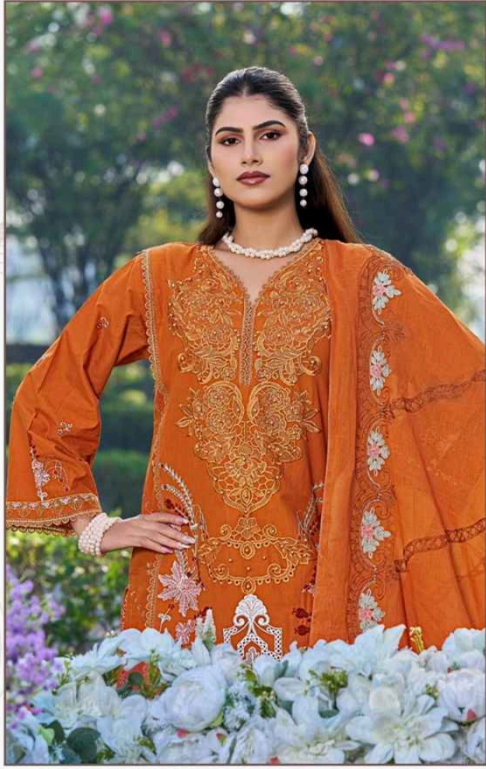

Saniya  TRENDZ

ELAF

VOL-27

Saniya  TRENDZ

ELAF

VOL-27

THE DESI WOMANIYA OF INDIA...

27001

27003

Saniya
TRENDS

27002

D NO 27001

D NO 27002

D NO 27003

TOP:- COTTON WITH HEAVY EMBROIDERY
CHIKANKARI WORK
BOTTOM:- COTTON
DUPATTA:- KHADI COTTON NET WITH HEAVY
EMBROIDERY