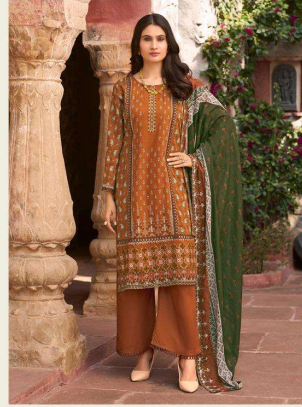

1907

Bin Saeed
LAWN COLLECTION-19