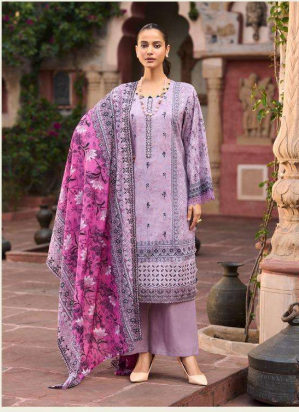

Bin Saeed
LAWN COLLECTION-19

The advertisement features two models standing in a courtyard with stone arches and columns. The model on the left wears a purple lawn suit with intricate white embroidery and a dark blue dupatta. The model on the right wears a brown lawn suit with white embroidery and a green dupatta. The background is a rustic stone building with a vine-covered wall on the right.

Bin Saeed
LAWN COLLECTION-19

The advertisement features two models standing in a courtyard with stone arches and columns. The model on the left wears a purple lawn suit with intricate white embroidery and a matching purple shawl. The model on the right wears a brown lawn suit with white embroidery and a green shawl with a white border. The background is a rustic stone building with a small statue and a flowering plant.