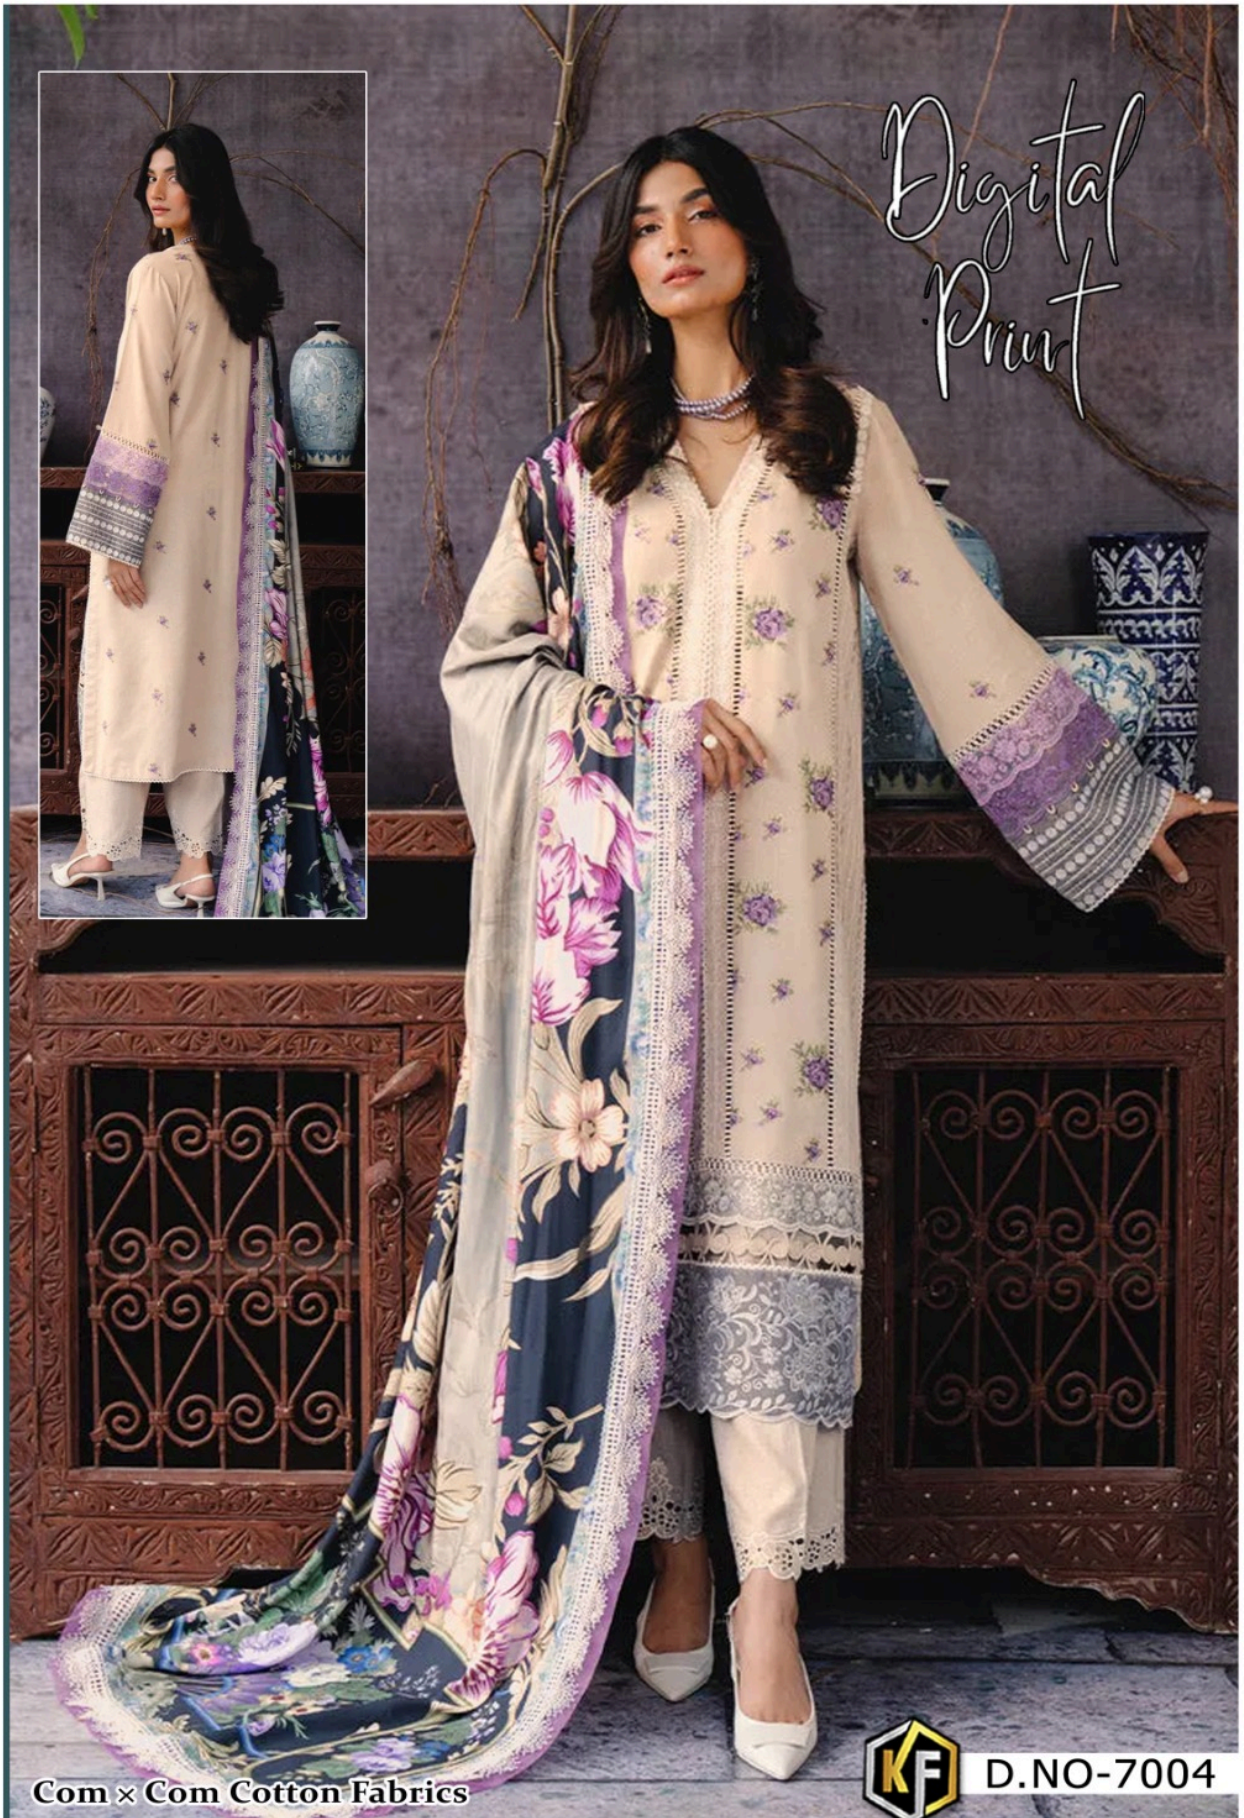

# SOHA NAZIR LUXURY 7

*Most Attractive Digital Cotton Print*

A PRODUCT BY-KEVAL FAB

D.NO-7001

Digital  
Print

Com x Com Cotton Fabrics

D.NO-7004

Heavy Quality  
Fabric