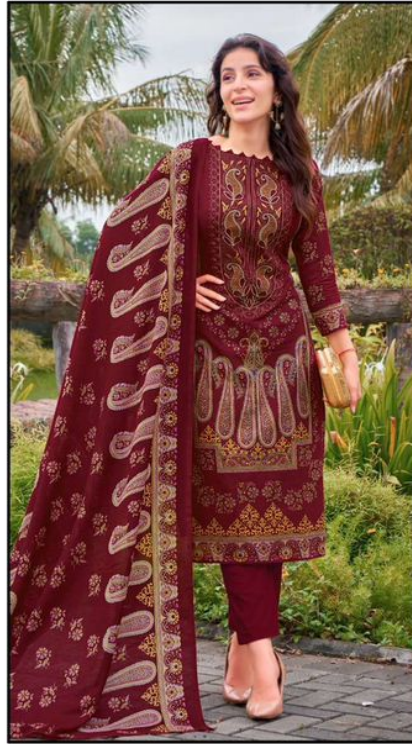

ZESH TEXTILE
VISION FOR A BETTER OUTLOOK

BAROQUE

A Product By.

 **Gull AHMED** ORIGINAL LAWNTM
LAWN COLLECTION

ZESH TEXTILE
VISION FOR A BETTER OUTLOOK

1006

1001

1002

1003

1004

1005

1006

ZESH TEXTILE
VISION FOR A BETTER OUTLOOK

BAROQUE

A Product By.

Gull AHMED ORIGINAL LAWN™
LAWN COLLECTION