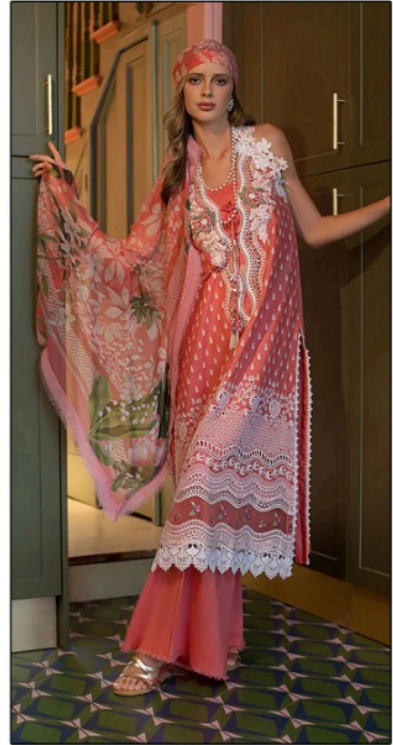

عاليه بي
Aliya.B

VOL-04

Heavy Cotton Luxury Collection.

SOF

SHREE OM FAB

100% COTTON

DNO-42003