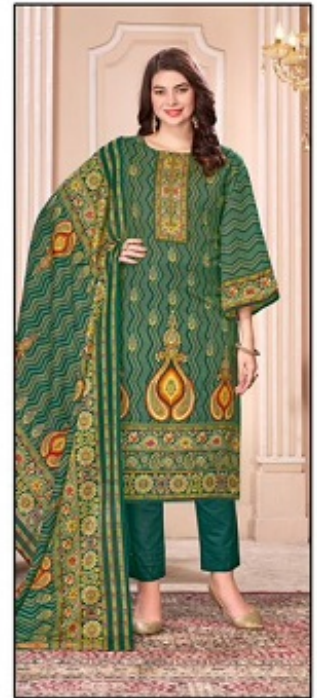

4008

AK
AL KARAM^{TM}
LAWN COLLECTION

MAHJABEEN
VOL.04