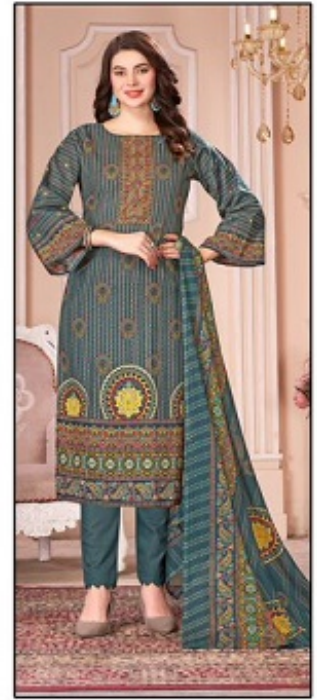

A woman with long dark hair, wearing a black dress with intricate gold and red floral and paisley patterns, is shown from the waist up. She is holding a large, teardrop-shaped crystal pendant in her right hand. The background features a large, patterned fabric with similar designs and a chandelier with large crystals.

**AK**  
**AL KARAM**<sup>TM</sup>  
LAWN COLLECTION

  
**MAHJABEEN**  
VOL.04

A woman with long dark hair is wearing a black dress with intricate gold and red floral and paisley patterns. She is holding a large, teardrop-shaped crystal pendant. The background features a large, patterned fabric with similar designs and a chandelier with large crystals.

**AK**  
**AL KARAM**<sup>TM</sup>  
LAWN COLLECTION

  
**MAHJABEEN**  
VOL.04

4001

4002

4003

4004

4005

4006