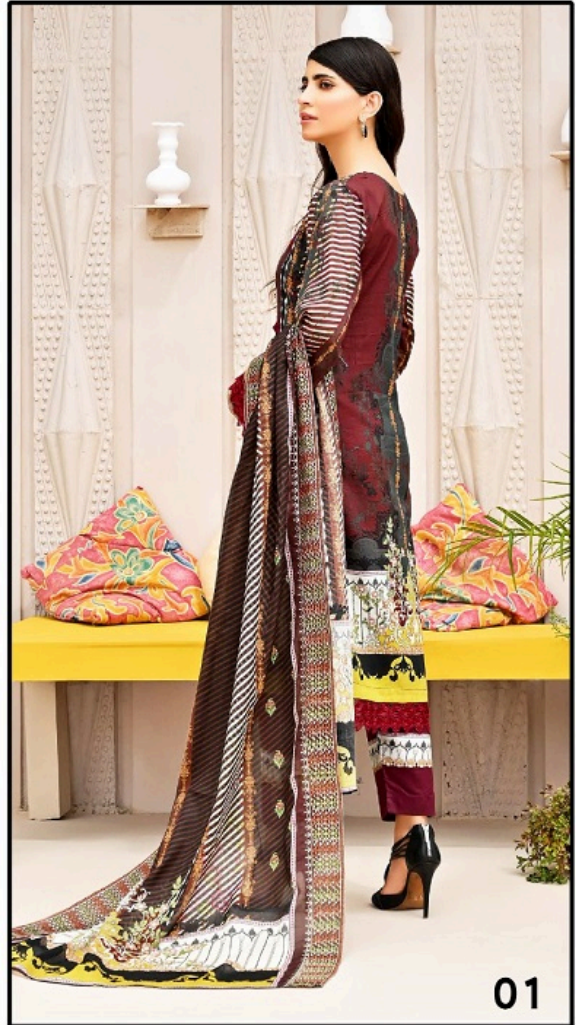

ZESH TEXTILE
VISION FOR A BETTER OUTLOOK

Afsara

LINEN COTTON
WITH DUPATTA WORK

ZESH TEXTILE
VISION FOR A BETTER OUTLOOK

Afsara

LINEN COTTON
WITH DUPATTA WORK

ZESH TEXTILE
VISION FOR A BETTER OUTLOOK

Afsara
LINEN COTTON
WITH DUPATTA WORK

01

ZESH TEXTILE
VISION FOR A BETTER OUTLOOK

Afsara
LINEN COTTON
WITH DUPATTA WORK

ZESH TEXTILE
VISION FOR A BETTER OUTLOOK

Afsara
LINEN COTTON
WITH DUPATTA WORK

ZESH TEXTILE
VISION FOR A BETTER OUTLOOK

Afsara
LINEN COTTON
WITH DUPATTA WORK