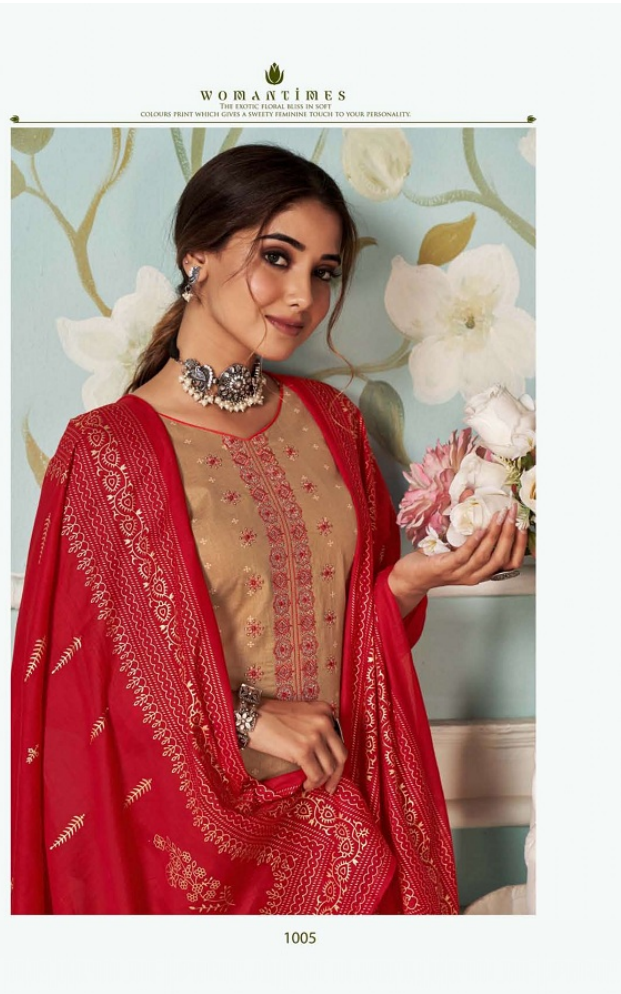

VASTU  
*headline*

1004

1005

**WOMANTINES**  
THE EXOTIC FEDERAL BLEND IN SOFT  
COLOURS PRINT WHICH GIVES A SWEET FEMINE TOUCH TO YOUR PERSONALITY  
1006

1007

WOMANITIES

THE FABRIC FEELS ALIVE IN SKIN  
COLOURS PRINT WHICH GIVES A SWEETLY FEMININE TOUCH TO YOUR PERSONALITY.